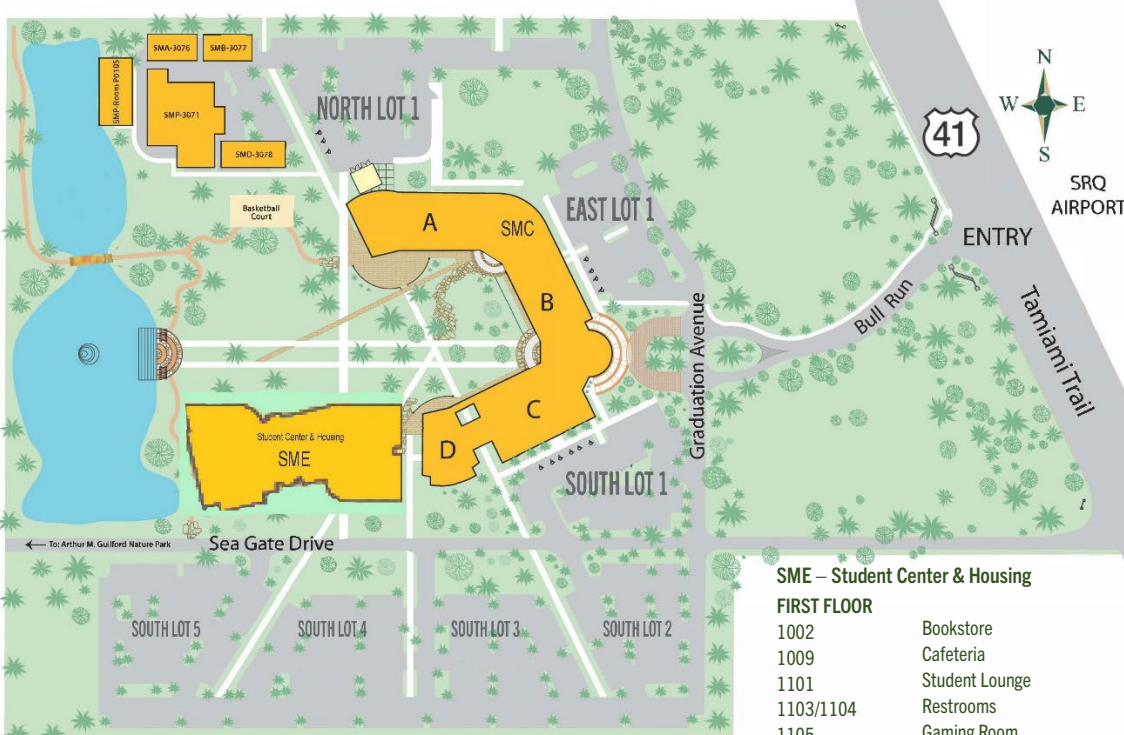

C211	Muma College of Business (MCOB)
C237/C238	Faculty Offices
C260/261	Restrooms

THIRD FLOOR

A304	Technology Services
A313	College of Hospitality & Tourism Leadership (CHTL)
A320	Classroom
B304/B305	Restrooms
B306	College of Arts & Sciences (CAS)
B330	Vending Machines
B333	Classroom
B334	Classroom
B335	Classroom
B336	Classroom
B342	E-Learning Services
C305	Reception Desk
C306	Board Room
C307	The Collaborative Conference Room
C311	Regional Chancellor
C312	Government & Community Relations
C314	Florida Center for PAInT
C315	Strategic Initiatives
C320	Communications & Marketing
C325	Advancement
C335	Reg. Vice Chancellor for Business & Financial Affairs
C340/C341	Restrooms

USF PARKING PERMITS ARE REQUIRED AT THESE LOCATIONS:

USF Sarasota-Manatee Campus
8350 N. Tamiami Trail
Sarasota, FL 34243

Research Annex
Located behind the Campus Bookstore

IMPORTANT NOTE: USF Tampa permits, except Park 'n Ride permits, and USF St. Petersburg permits are valid on the USF Sarasota-Manatee campus.

Event and meeting participants should park in South Lots 4 and 5. Please contact the meeting or event sponsor to find out if a parking permit is required.

USF Students and Employees must park in USF parking lots. Parking in lots of surrounding businesses is not allowed.

USF PARKING PERMITS ARE NOT REQUIRED AT:

Mote Marine Laboratories
1600 Ken Thompson Parkway
Sarasota, FL 34236

SME – Student Center & Housing

FIRST FLOOR

1002	Bookstore
1009	Cafeteria
1101	Student Lounge
1103/1104	Restrooms
1105	Gaming Room
1106	USF World
1203	Ballroom

SECOND FLOOR

2000	Terrace
2001	New Student Connections
2001	Student Center Administration
2001	Student Engagement
2001	Student Government
2009/2010	Restrooms
2029	Conference Room 1
2030	Conference Room 2

THIRD FLOOR – SIXTH FLOOR

Student Housing

OTHER BUILDINGS

SMA-3076	Science Lab
SMB-3077	Science Lab
SMD-3078	Faculty Offices
SMP-Room P0105	Central Receiving & Copy Center
	Facilities Planning & Management
SMP-3071	Central Energy Plant (CEP)
	Emergency Operations Center (EOC)